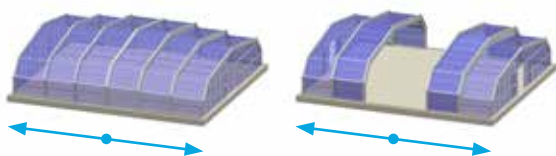

4347

R1 Retraction / Largest Modules at the End

R2 Retraction / Largest Modules in the Middle

R3 Retraction / Largest Modules at the Fixed End

STRUCTURES

EVOLUTION FREESTANDING

by Libart

Evolution Freestanding retractable structures are designed to be easily opened and closed, giving you the flexibility of an indoor or outdoor living experience in the same area. Operation can be manual or motorized, utilizing SecurTrak™ system for structural safety and ease of operation.

Evolution Freestanding structures are manufactured to sites specific and user needs from 6 base models. There are extensive door and window options to provide access and ventilation without opening the system.

EF

Freestanding Retractable Structures Full Height

- Max Width : 12m (40')
- Max Length : 60m (196')
- Frames : 4
- Operation : Motorized or Manual
- Glazing : PC or Glass

4320

DF

Freestanding Retractable Structures Full Height

- Max Width : 16m (52')
- Max Length : 60m (196')
- Frames : 6
- Operation : Motorized or Manual
- Glazing : PC or Glass

3827

VF

Freestanding Retractable Structures Full Height

- Max Width : 18m (59')
- Max Length : 60m (196')
- Frames : 8
- Operation : Motorized or Manual
- Glazing : PC or Glass