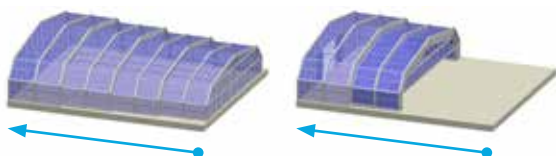

4347

R1 Retraction / Largest Modules at the End

R2 Retraction / Largest Modules in the Middle

R3 Retraction / Largest Modules at the Fixed End

STRUCTURES

EVOLUTION FREESTANDING

by Libart

Evolution Freestanding retractable structures are designed to be easily opened and closed, giving you the flexibility of an indoor or outdoor living experience in the same area. Operation can be manual or motorized, utilizing SecurTrak™ system for structural safety and ease of operation.

EF

Freestanding Retractable Structures Full Height

- Max Width : 12m (40')
- Max Length : 60m (196')
- Frames : 4
- Operation : Motorized or Manual
- Glazing : PC or Glass

4320

DF

Freestanding Retractable Structures Full Height