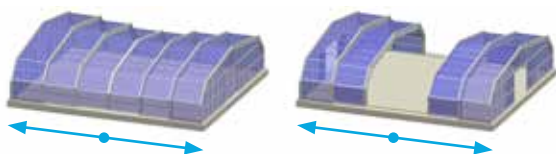

4347

R1 Retraction / Largest Modules at the End

R2 Retraction / Largest Modules in the Middle

R3 Retraction / Largest Modules at the Fixed End

STRUCTURES

EVOLUTION FREESTANDING

by Libart

Evolution Freestanding retractable structures are designed to be easily opened and closed, giving you the flexibility of an indoor or outdoor living experience in the same area. Operation can be manual or motorized, utilizing SecurTrak™ system for structural safety and ease of operation.

EF

Freestanding Retractable Structures Full Height

- Max Width : 12m (40')
- Max Length : 60m (196')
- Frames : 4
- Operation : Motorized or Manual
- Glazing : PC or Glass

4320

DF

Freestanding Retractable Structures Full Height

- Max Width : 16m (52')
- Max Length : 60m (196')
- Frames : 6
- Operation : Motorized or Manual
- Glazing : PC or Glass

3827

VF

Freestanding Retractable Structures Full Height

- Max Width : 18m (59')
- Max Length : 60m (196')
- Frames : 8
- Operation : Motorized or Manual
- Glazing : PC or Glass