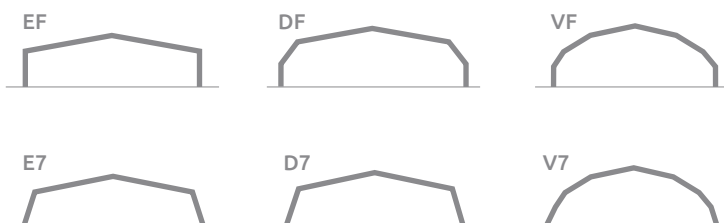

4347

R1 Retraction / Largest Modules at the End

R2 Retraction / Largest Modules in the Middle

R3 Retraction / Largest Modules at the Fixed End

STRUCTURES

EVOLUTION FREESTANDING

by Libart

Evolution Freestanding retractable structures are designed to be easily opened and closed, giving you the flexibility of an indoor or outdoor living experience in the same area. Operation can be manual or motorized, utilizing SecurTrak™ system for structural safety and ease of operation.

EF

Freestanding Retractable Structures Full Height

- Max Width : 12m (40')
- Max Length : 60m (196')
- Frames : 4
- Operation : Motorized or Manual
- Glazing : PC or Glass

4320

DF

Freestanding Retractable Structures Full Height