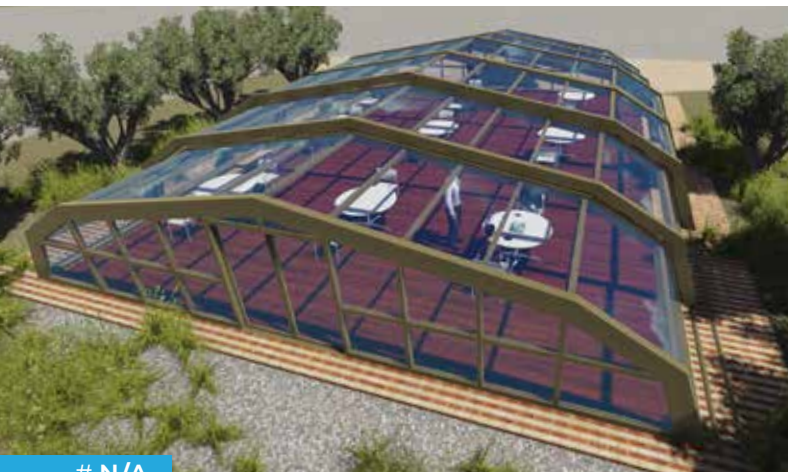

Freestanding Retractable Structures
Inclined Sides

D7

N/A

- Max Width : 18m (59')
- Max Length : 60m (196')
- Frames : 6
- Operation : Motorized or Manual
- Glazing : PC or Glass