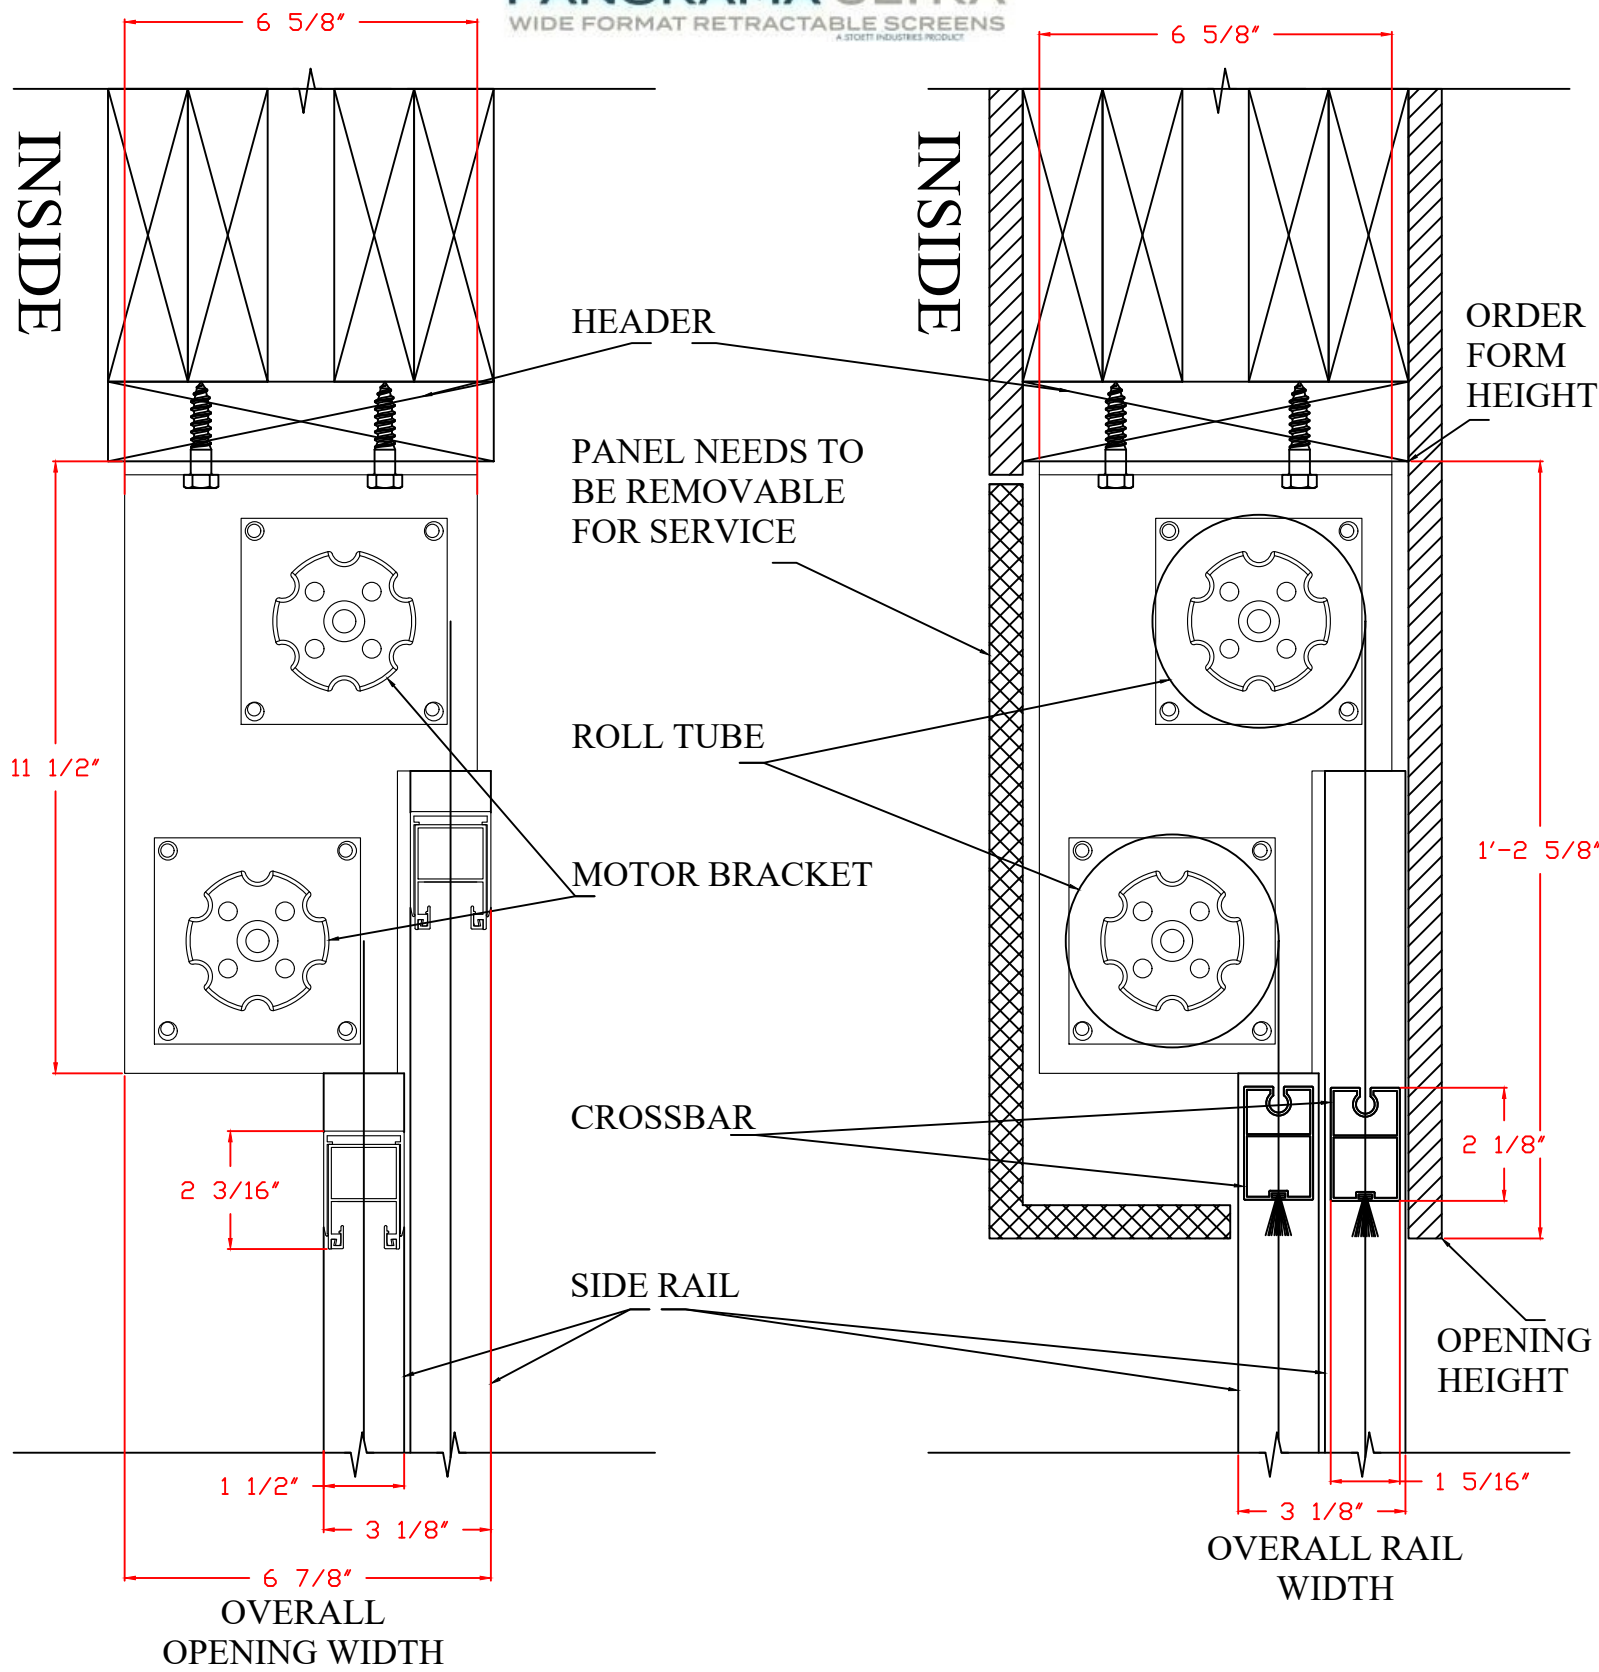

**PANORAMA ULTRA**  
 WIDE FORMAT RETRACTABLE SCREENS  
A STORIT INDUSTRIES PRODUCT

CROSS SECTION OF THE DUAL ROLL TUBE UNDER HEADER INSTALL